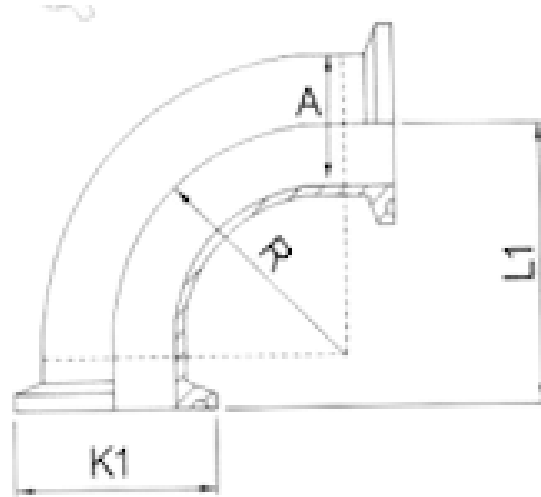

90° CLAMP ELBOW (SS2CMP)

SIZE	A	R	L1	K1
1"	25.4	33.5	55	50.5
1 1/4"	31.8	38	59.5	50.5
1 1/2"	38.1	48.5	70	50.5
2"	50.8	60.5	82	64
2 1/2"	63.5	83.5	105	77.5
3"	76.2	88.5	110	91
3 1/2"	89	103.5	125	106
4"	101.6	127	148.5	119